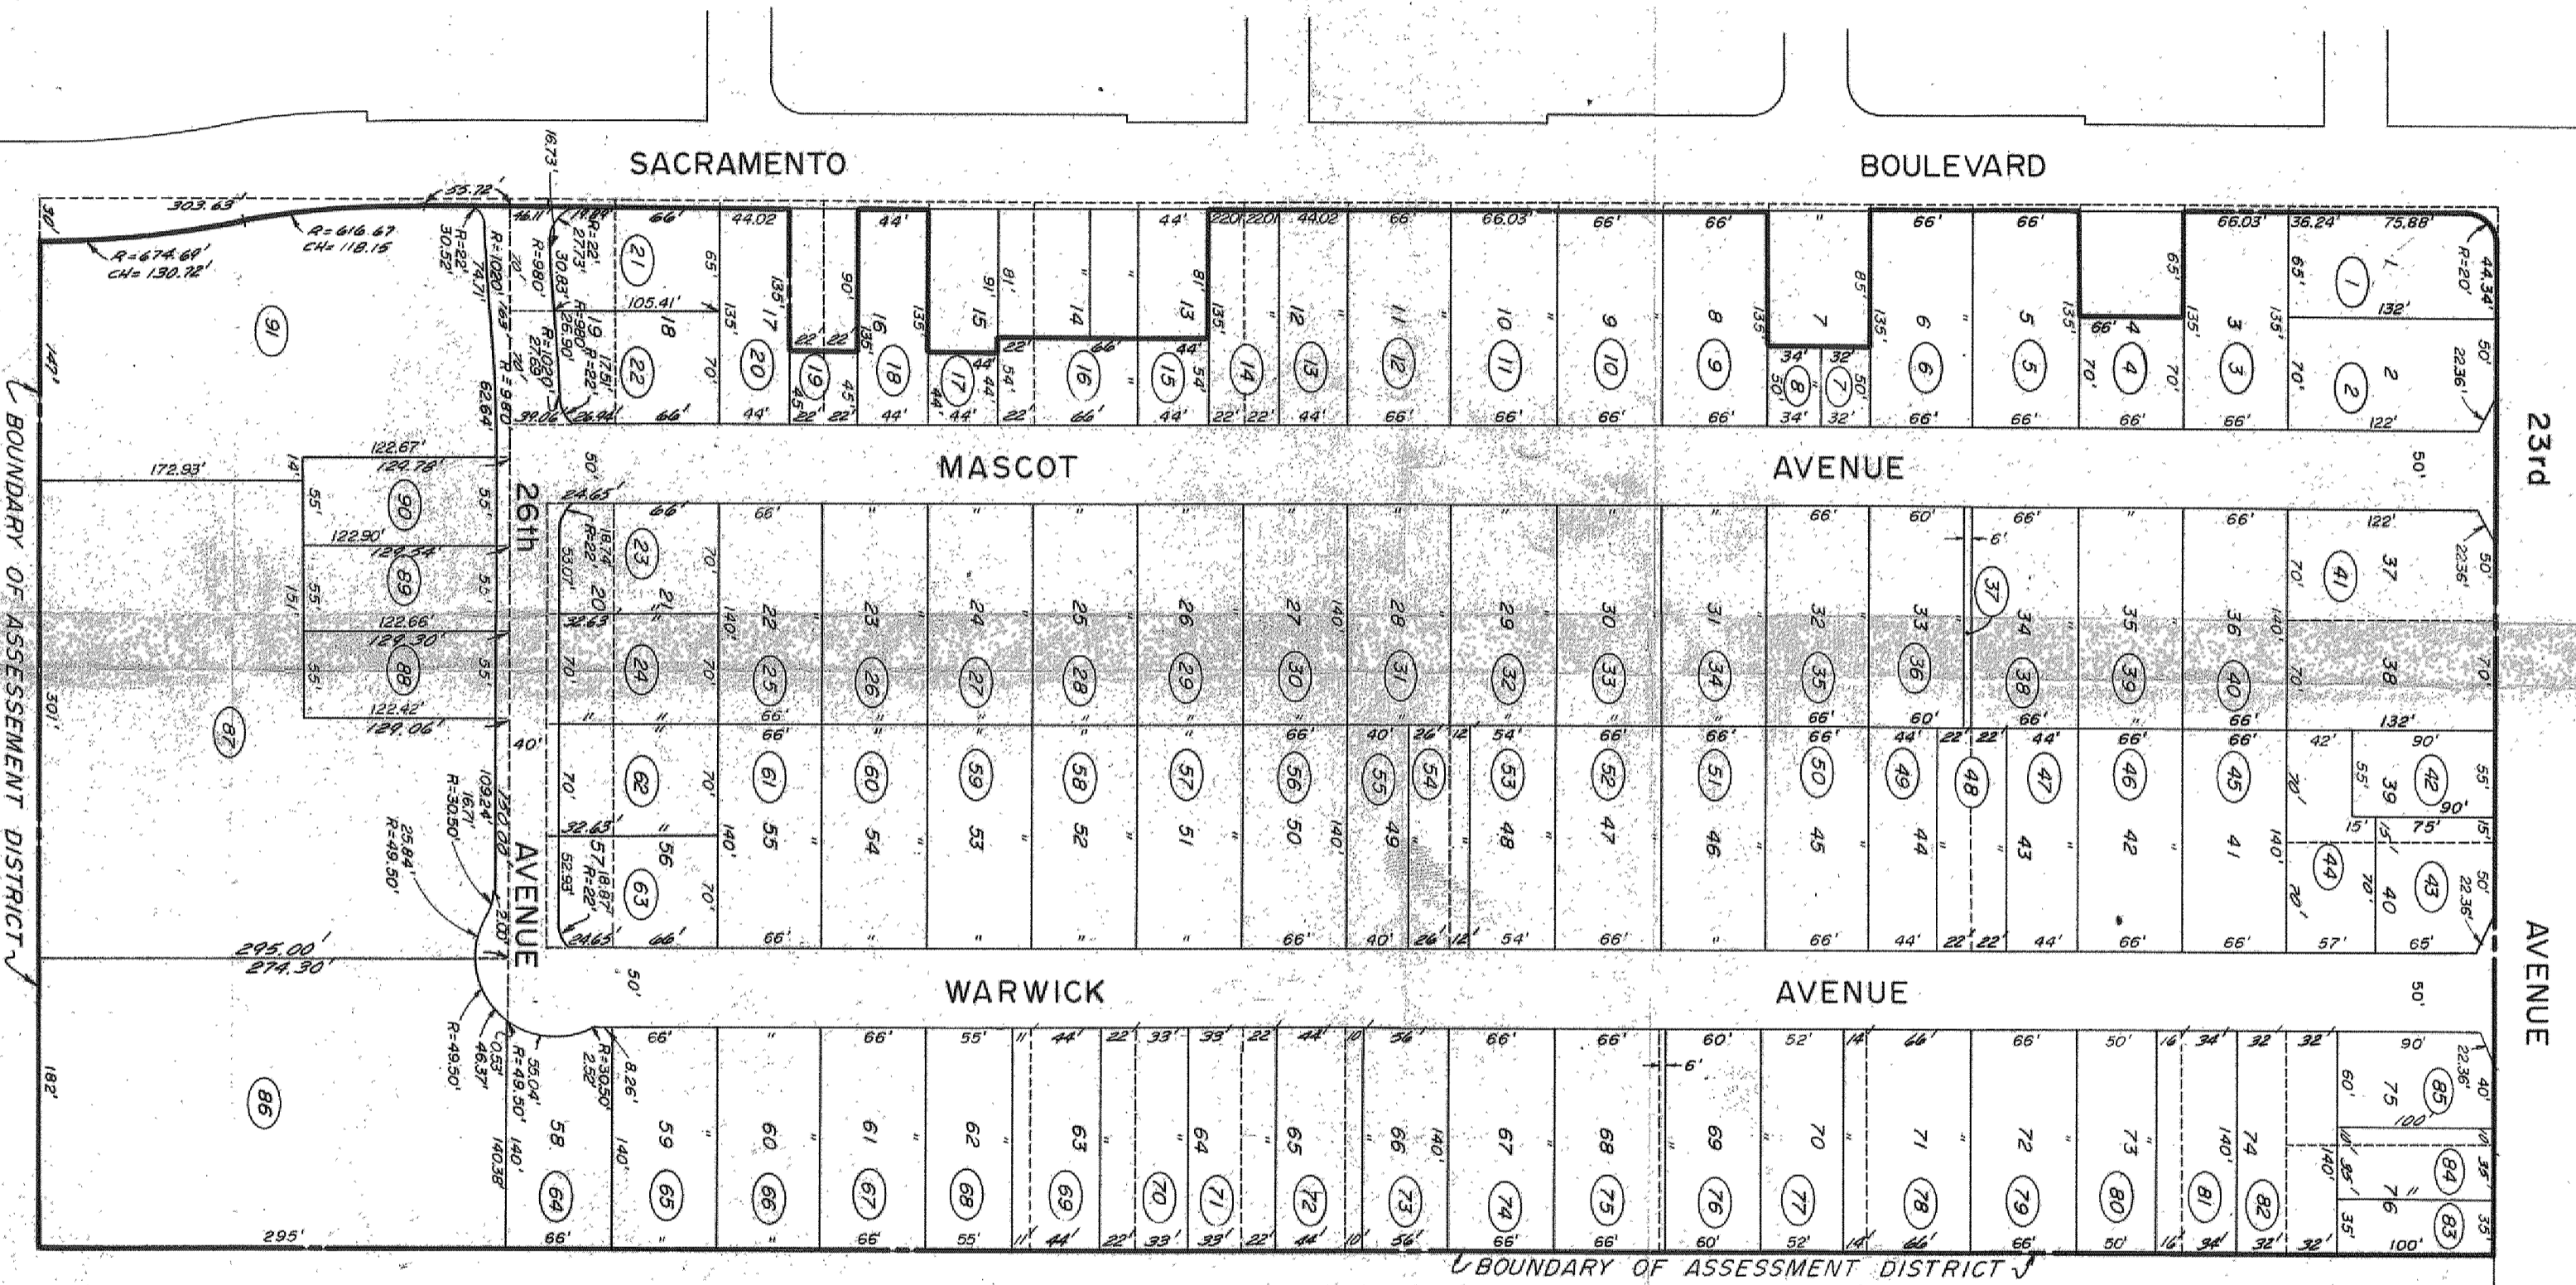

WARWICK / MASCOT AVENUE
ASSESSMENT DISTRICT

NEW GLENDALE
LOTT / THIRD 78

SW 1/4 SECTION 20
T8N R5E