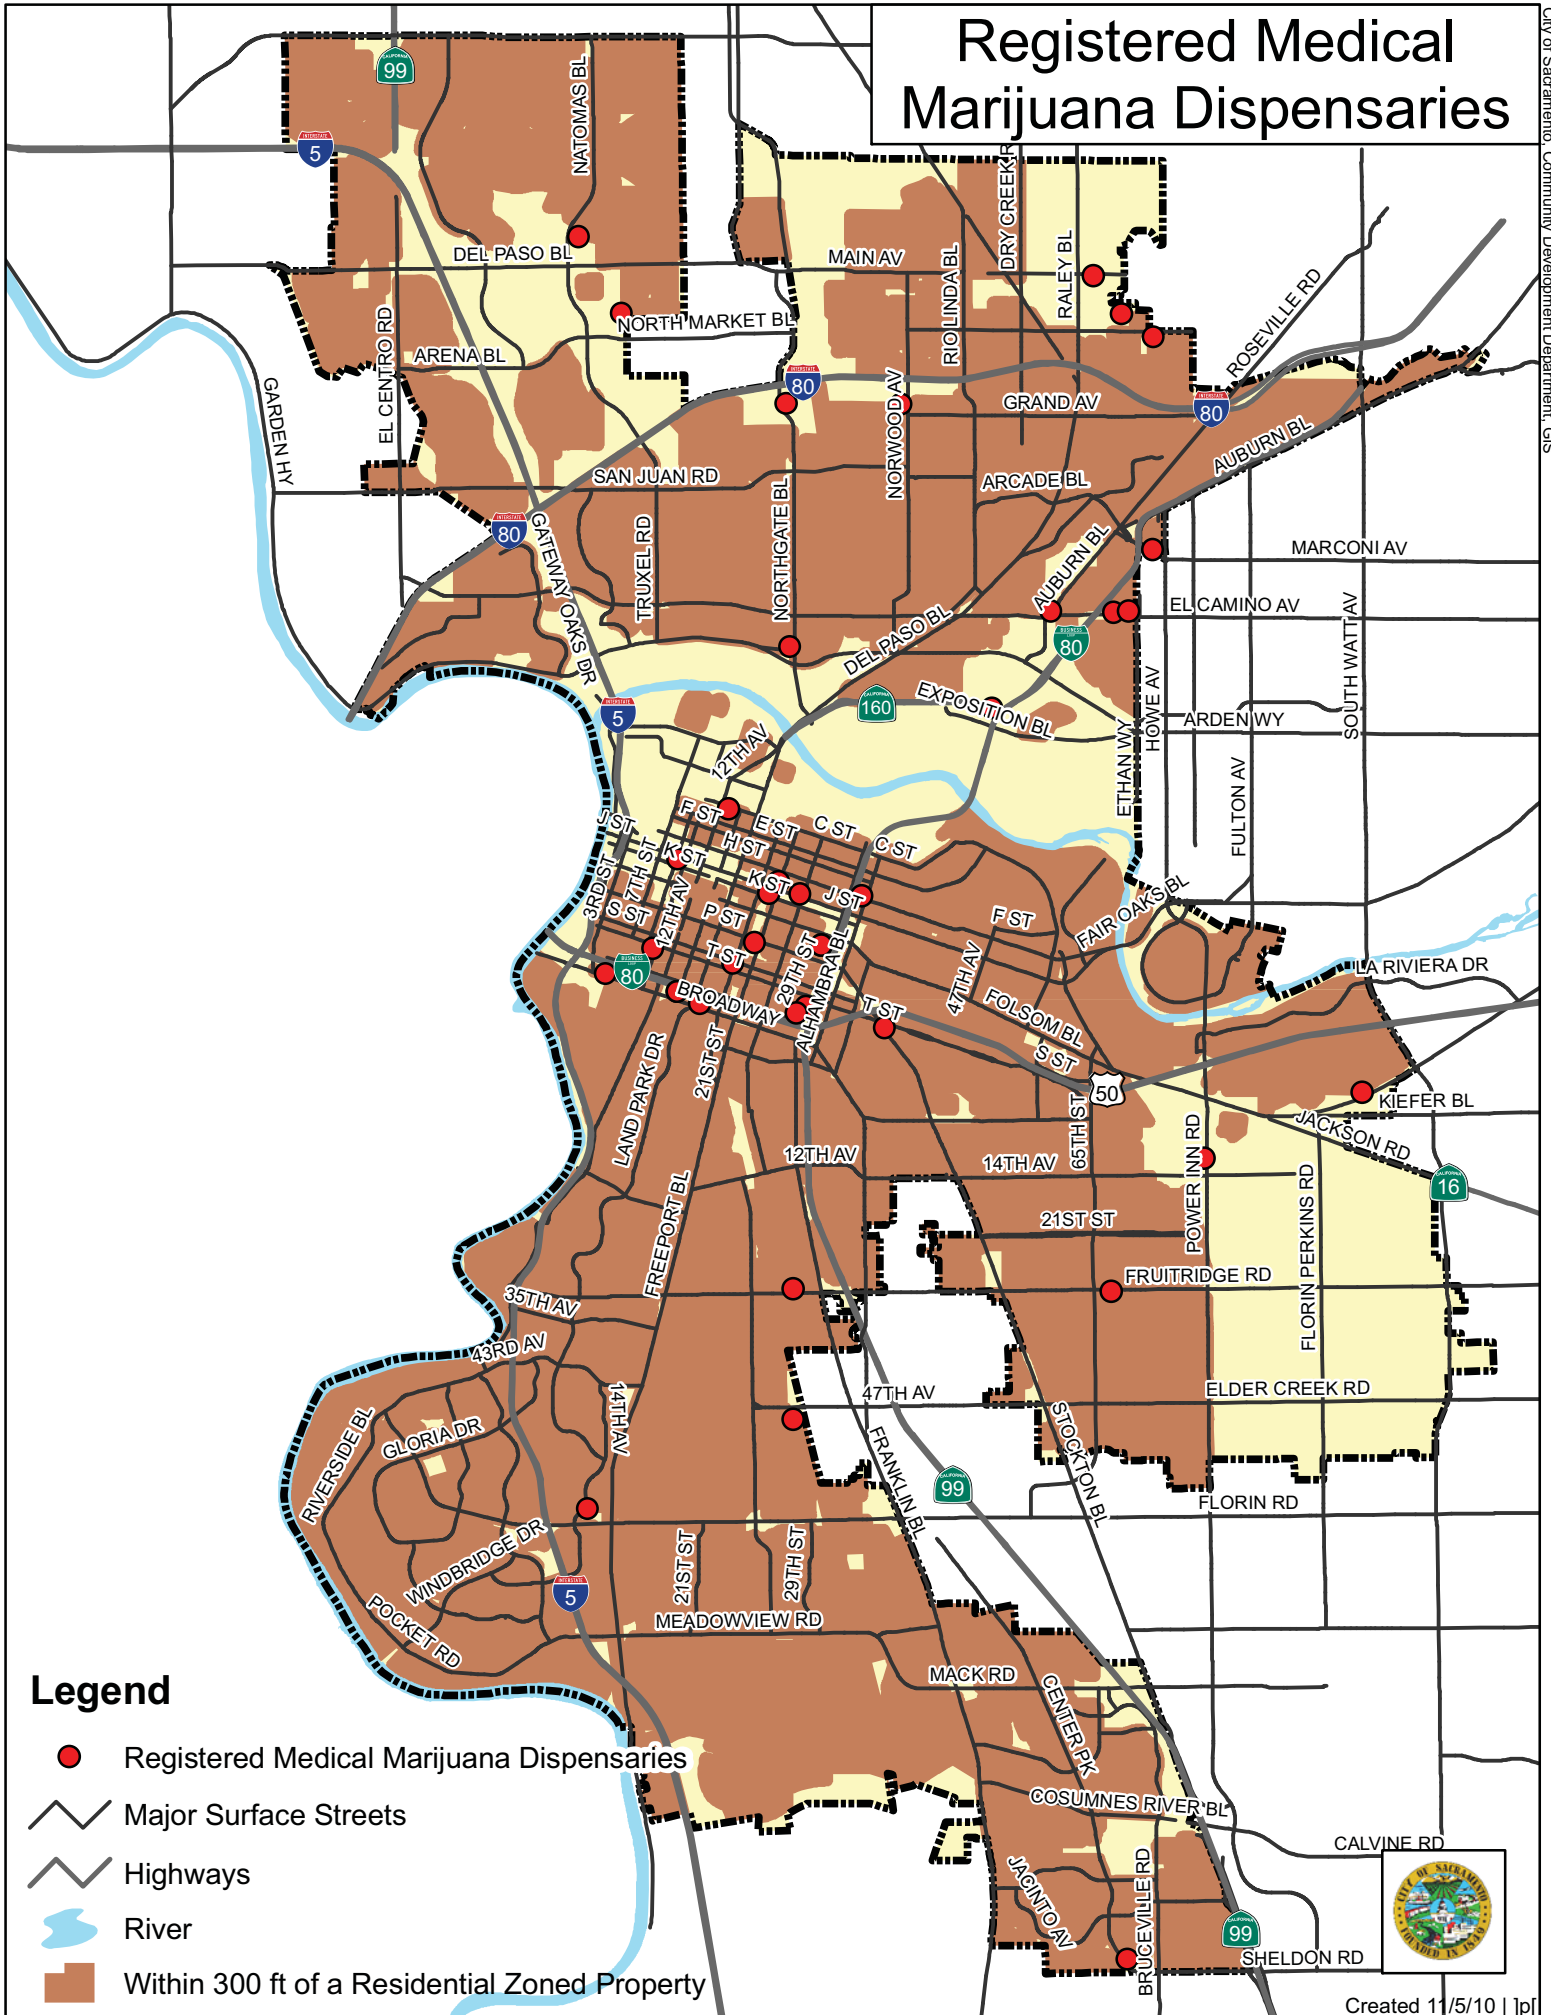

# Registered Medical Marijuana Dispensaries

## Legend

- Registered Medical Marijuana Dispensaries
- Major Surface Streets
- Highways
- River
- Within 600 Feet of a Public or Charter School  
Radius Based on school points, not property

## Legend

- Registered Medical Marijuana Dispensaries
- Major Surface Streets
- Highways
- River
- Within 300 ft of a Residential Zoned Property

## Legend

- Registered Medical Marijuana Dispensaries
- Major Surface Streets
- Highways
- River
- Public & Charter Schools
- Public Parks
- 600 Foot Radius from Parks and Displayed Schools  
Proximity from Schools based on point location