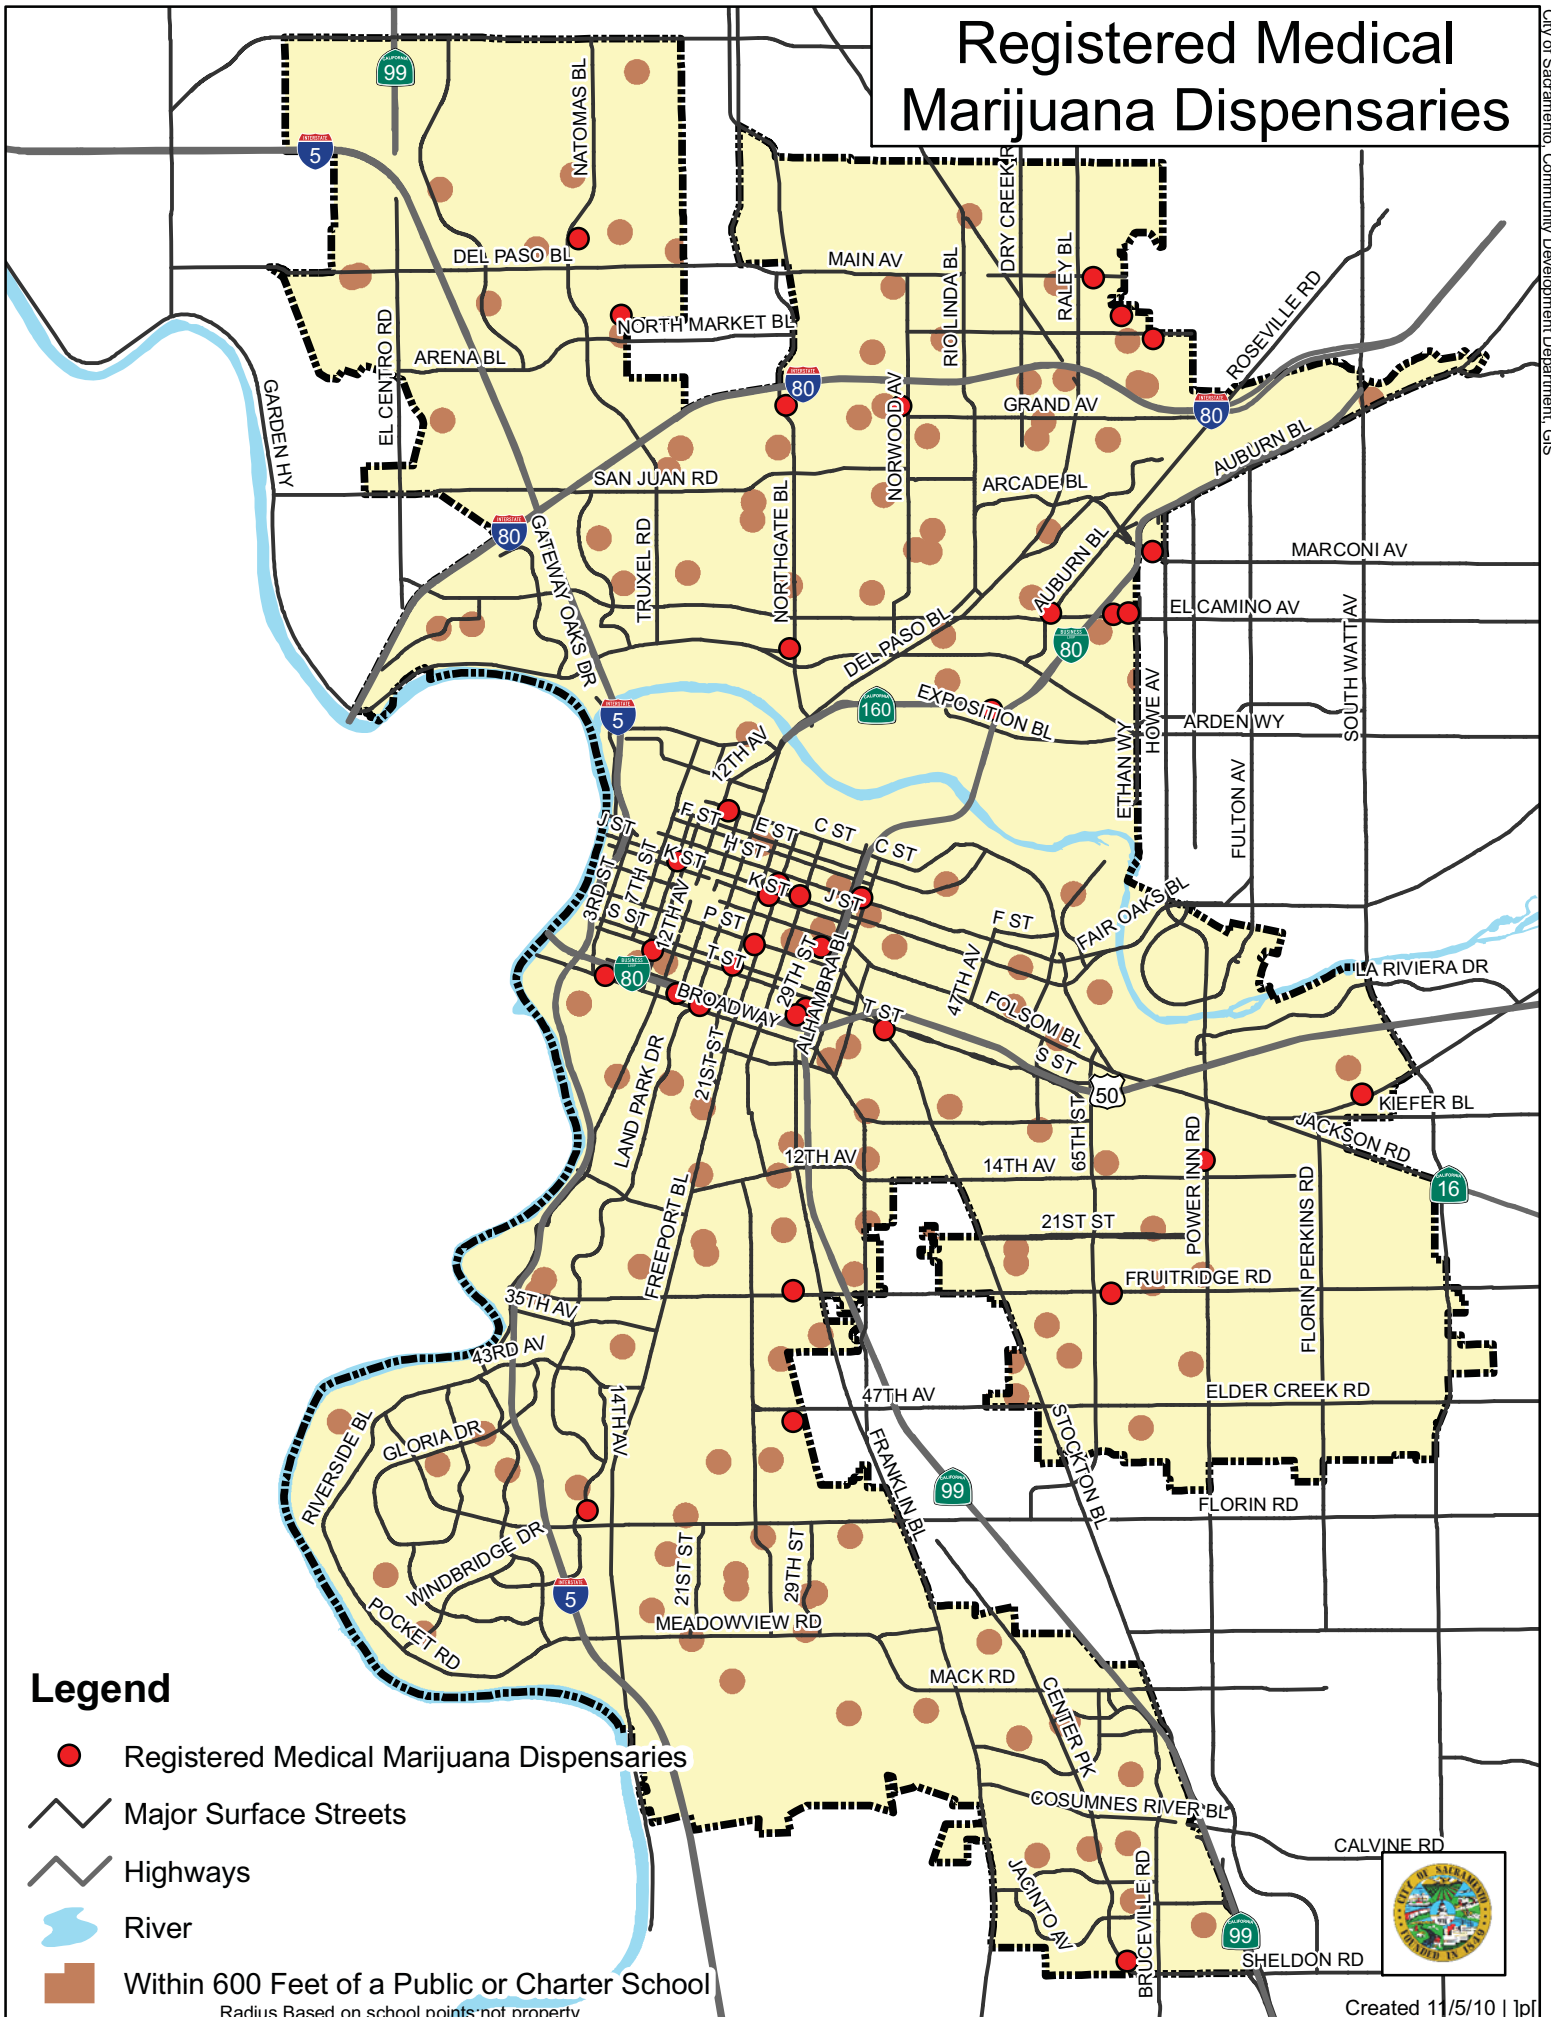

# Registered Medical Marijuana Dispensaries

## Legend

- Registered Medical Marijuana Dispensaries
- Major Surface Streets
- Highways
- River
- Within 600 Feet of a Public or Charter School  
Radius Based on school points, not property

## Legend

- Registered Medical Marijuana Dispensaries
- Major Surface Streets
- Highways
- River
- Within 300 ft of a Residential Zoned Property

## Legend

- Registered Medical Marijuana Dispensaries
- Major Surface Streets
- Highways
- River
- Public & Charter Schools
- Public Parks
- 600 Foot Radius from Parks and Displayed Schools  
Proximity from Schools based on point location