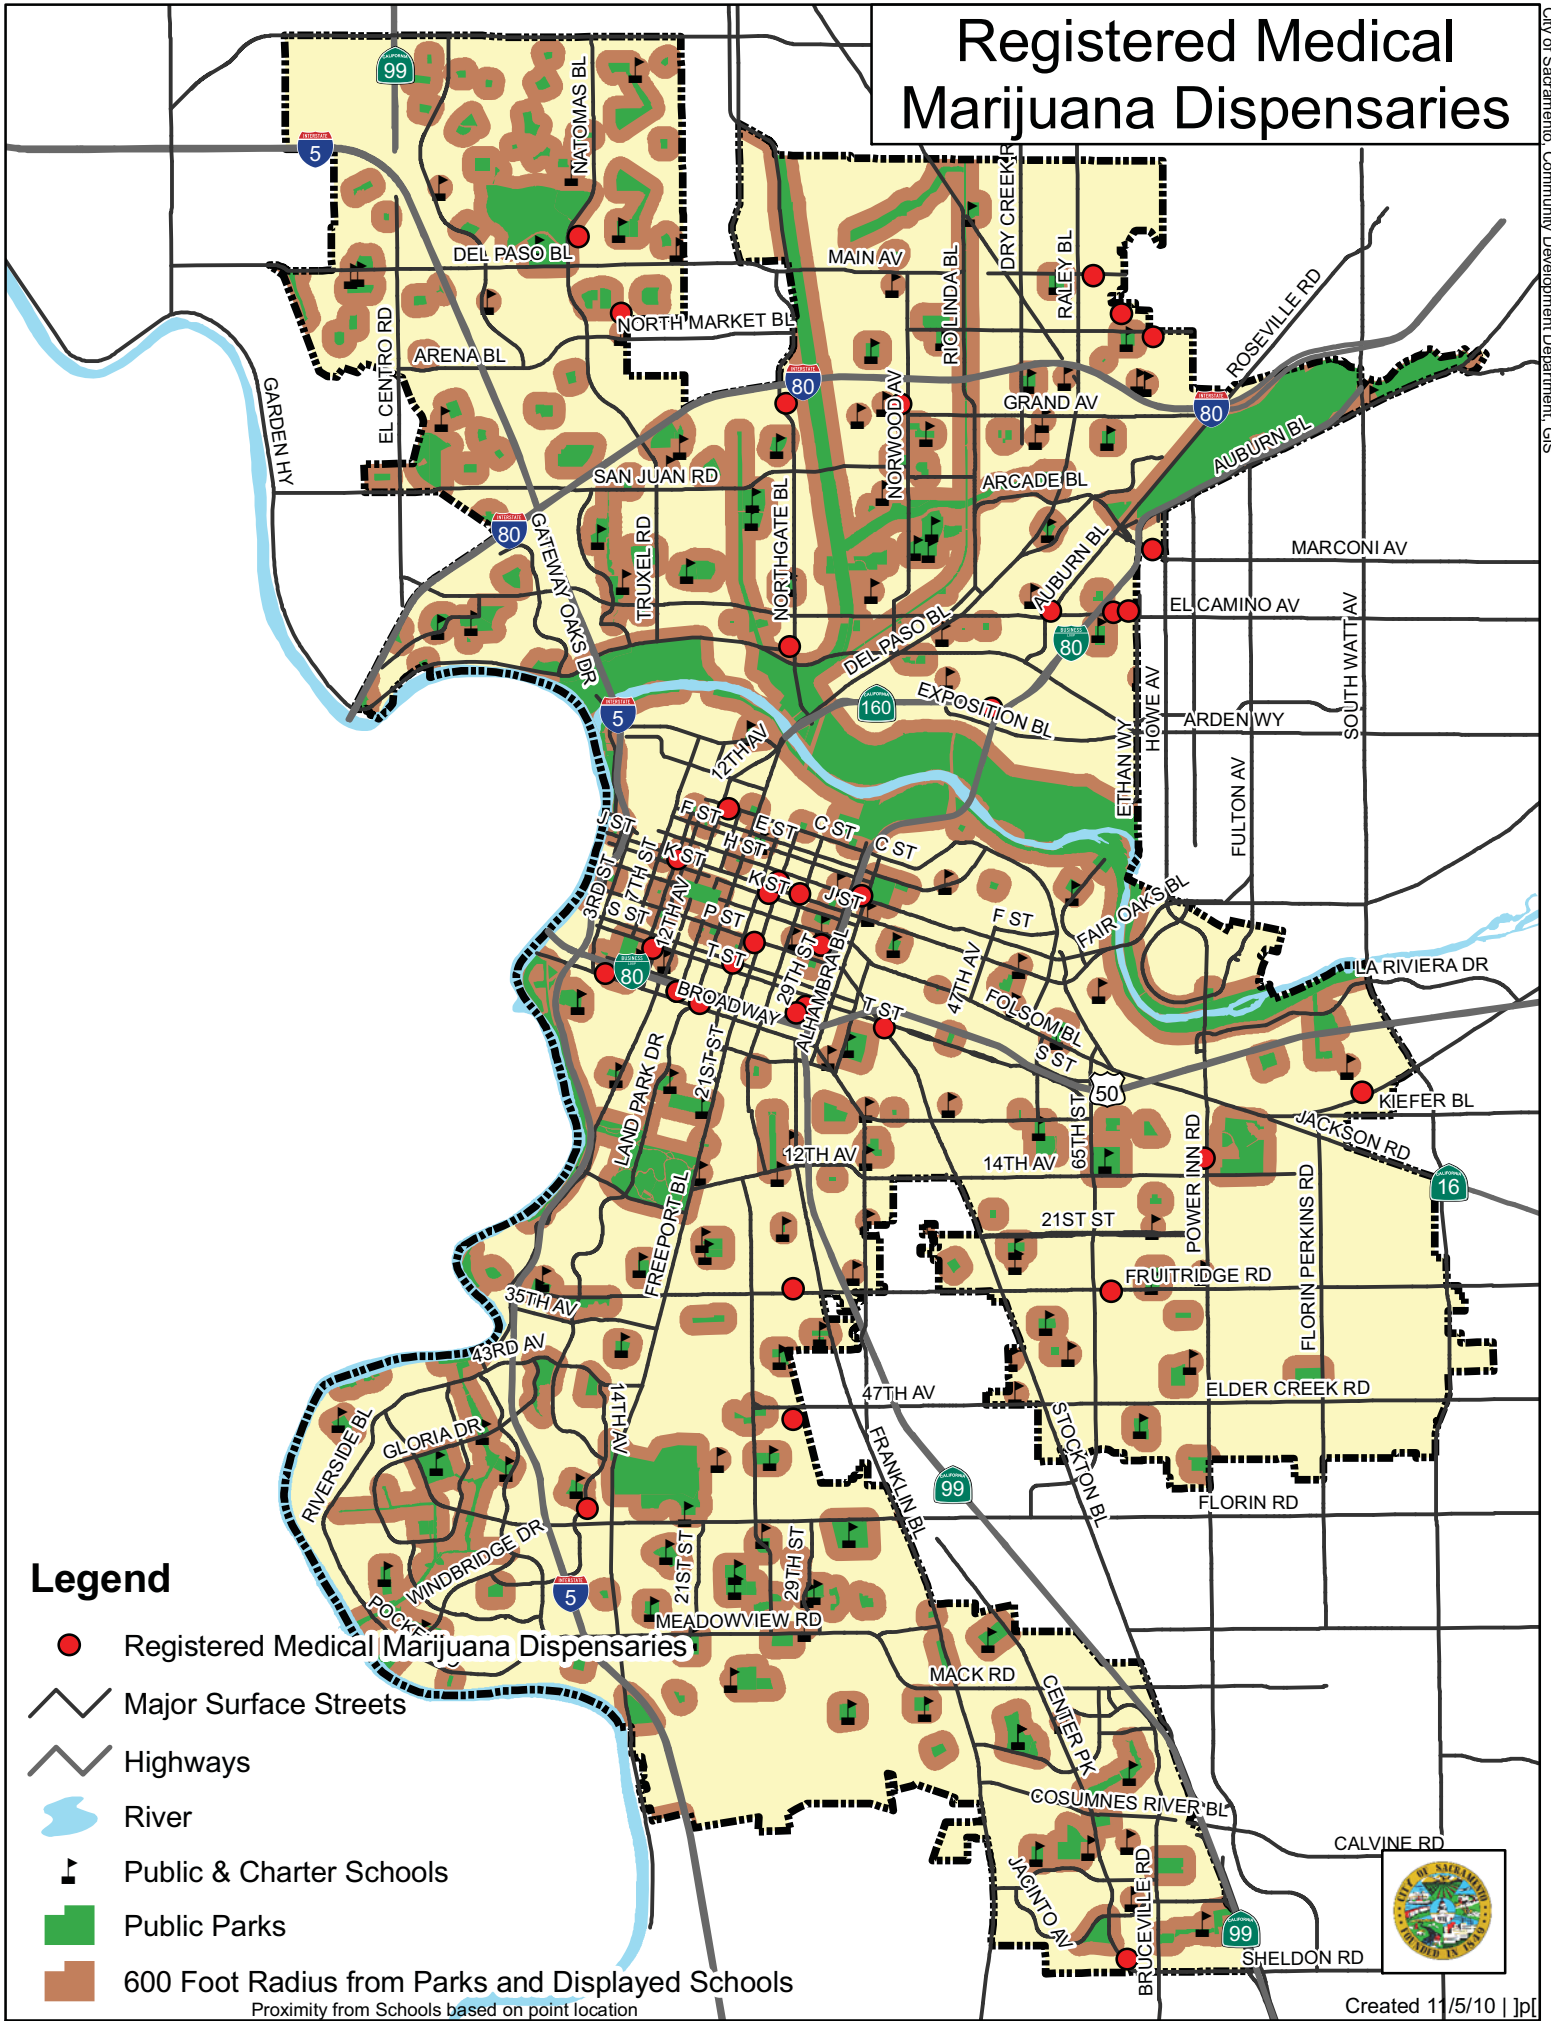

## Legend

- Registered Medical Marijuana Dispensaries
- Major Surface Streets
- Highways
- River
- Within 600 Feet of a Public or Charter School  
Radius Based on school points, not property

# Registered Medical Marijuana Dispensaries

## Legend

- Registered Medical Marijuana Dispensaries
- Major Surface Streets
- Highways
- River
- Within 300 ft of a Residential Zoned Property

## Legend

- Registered Medical Marijuana Dispensaries
- Major Surface Streets
- Highways
- River
- Public & Charter Schools
- Public Parks
- 600 Foot Radius from Parks and Displayed Schools  
Proximity from Schools based on point location