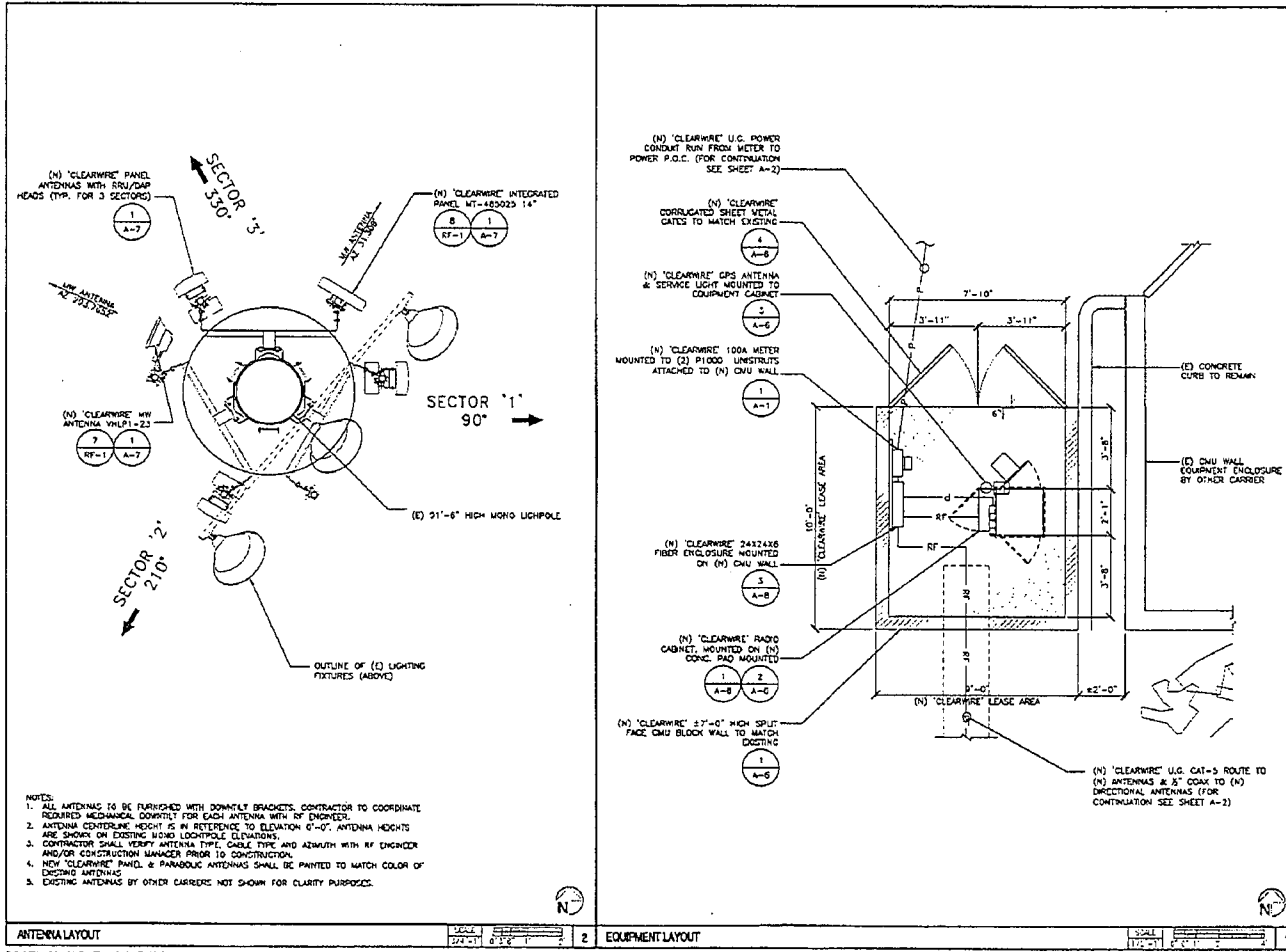

Exhibit B

clearw re
U.S. LLC
4830 Carlson Point
Kirkland, WA 98033

MSA
Construction & Planning, Inc.
1925 Duane Ave.
Suite 404, CL 97205
P.O. Box 551277
Ft. Mill, SC 29517
One Francisco-Santa Ana-Dee Drive - Los Vegas
www.msa.com