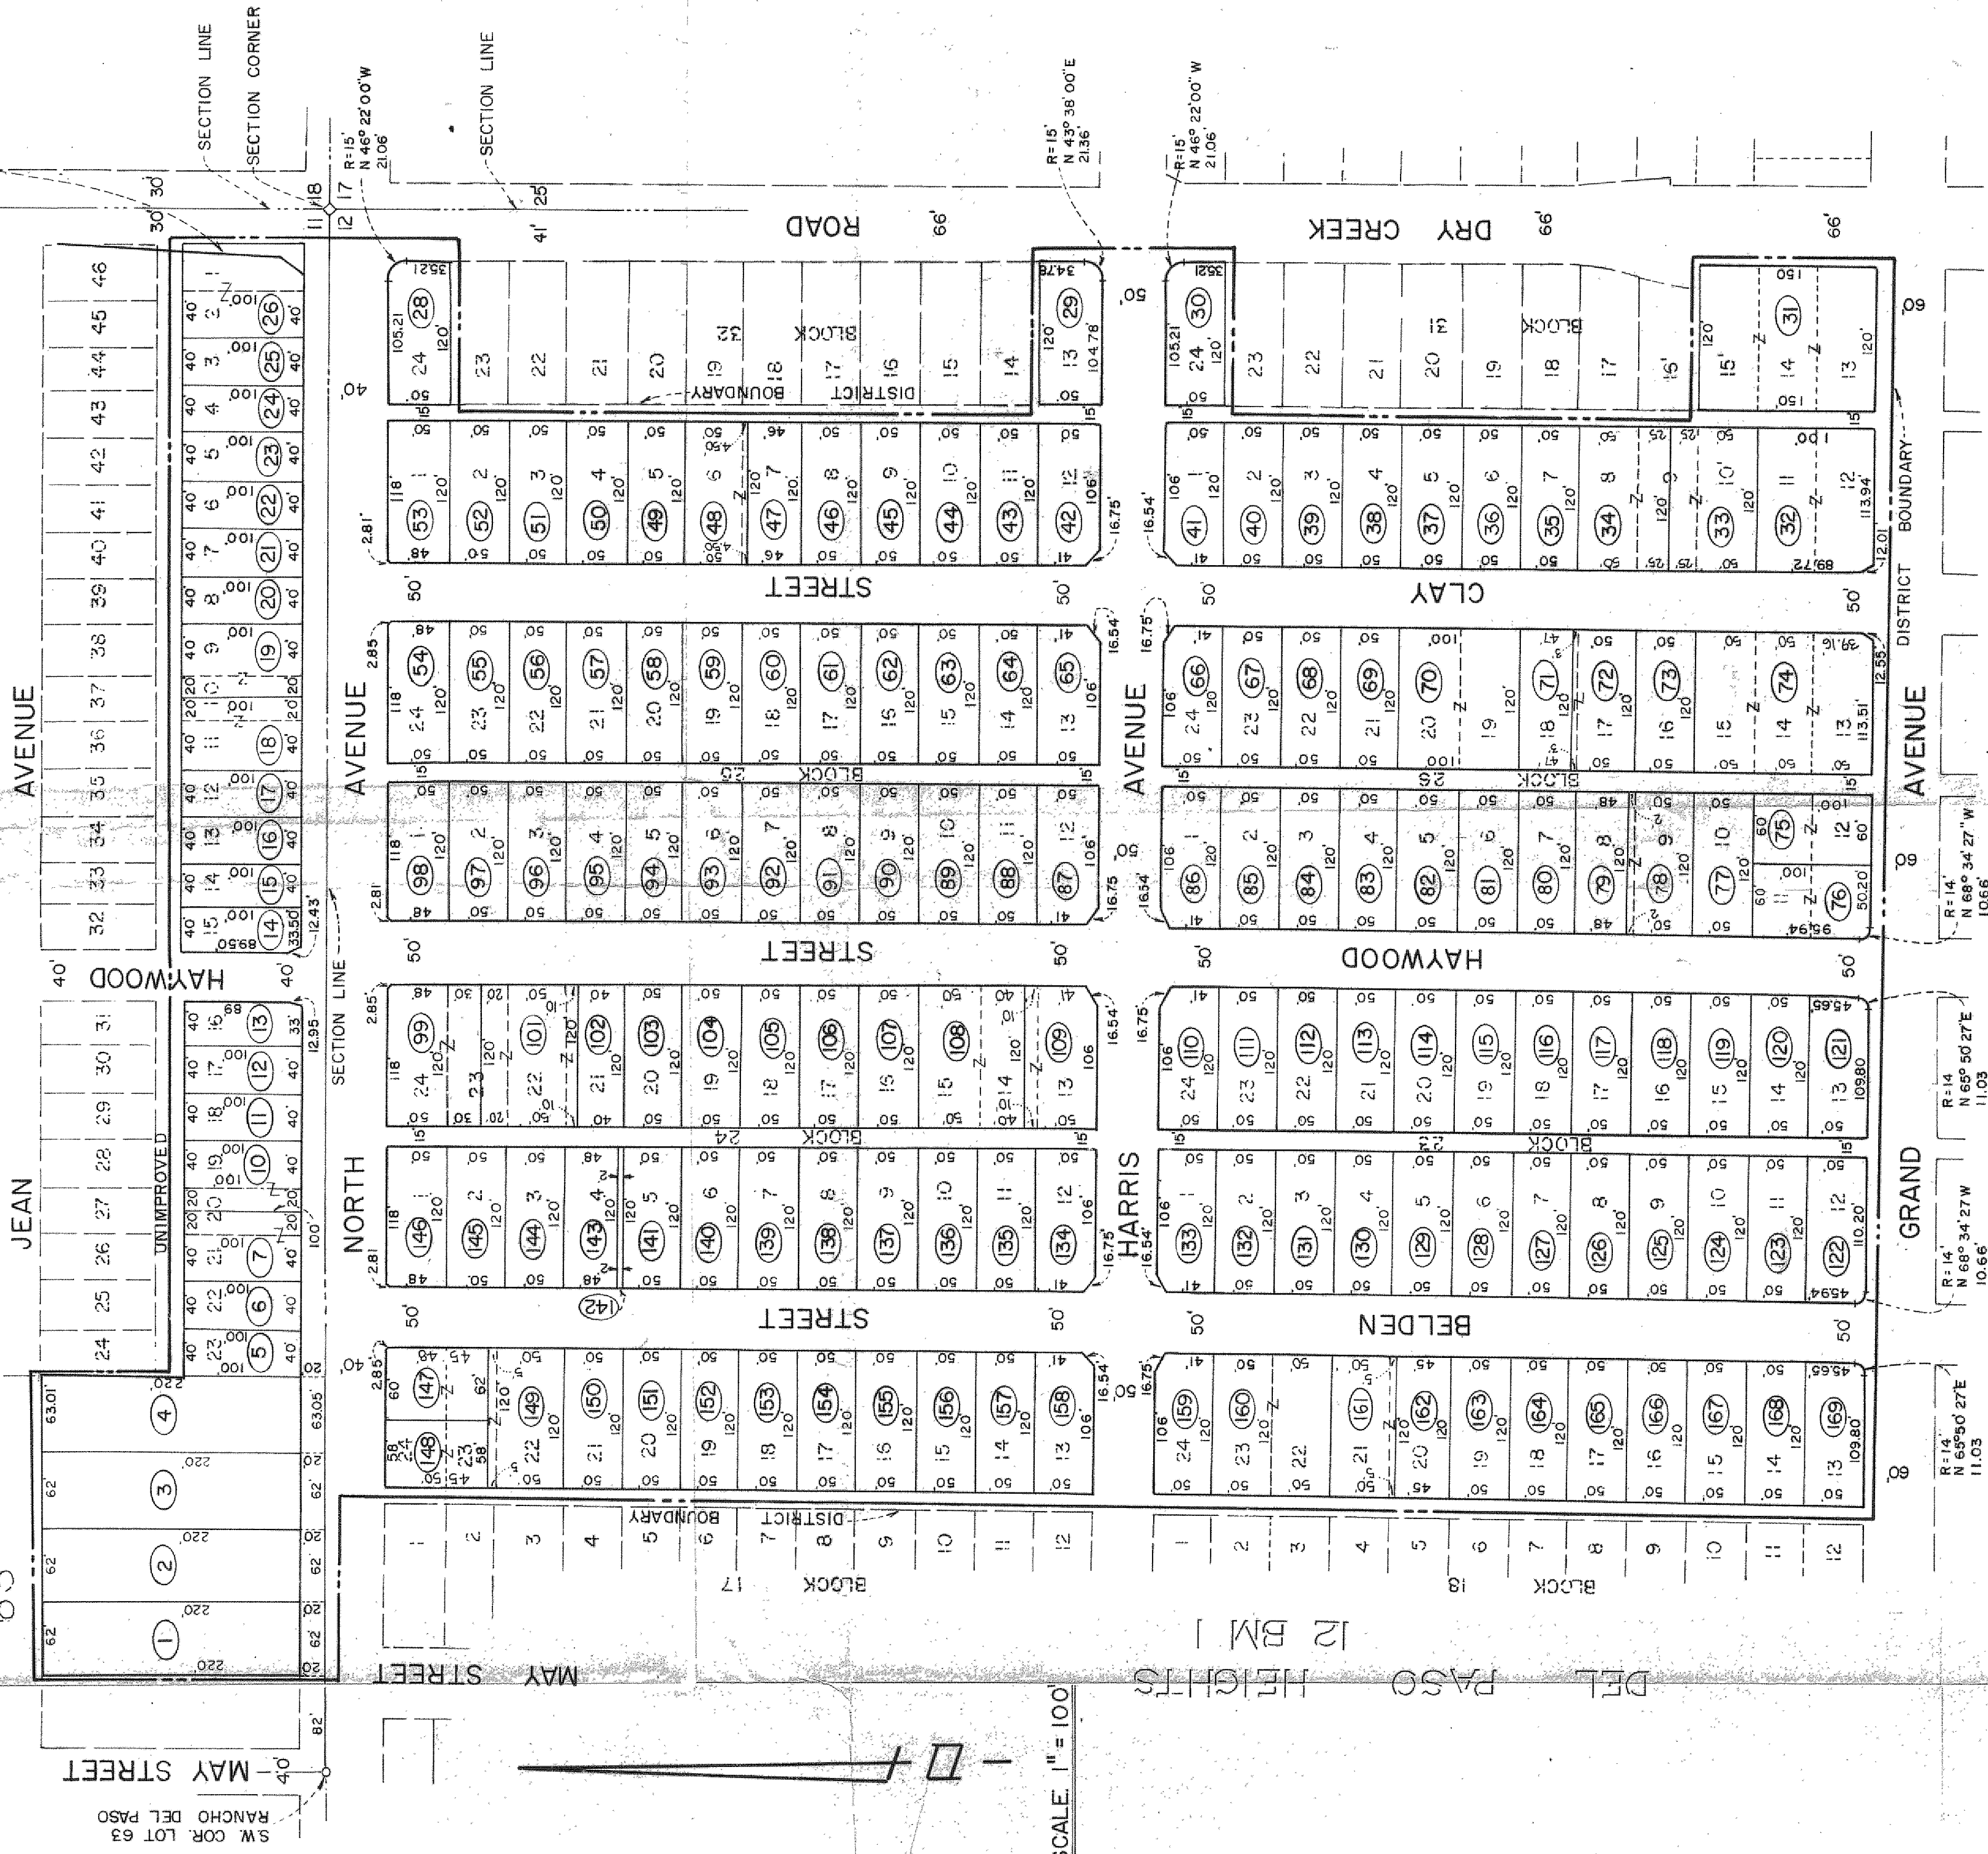

# DEL PASO HEIGHTS ASSESSMENT DISTRICT NO. 3

CALIFORNIA

CITY OF SACRAMENTO

SHEET 1 OF 1 SHEET

MOGAN

MEADOW  
18 BM 43

RANCHO DEL PASO  
4 BM 5  
63

S.W. COR. LOT 63  
RANCHO DEL PASO

SCALE: 1" = 100'

**LEGEND:**

- ASSESSMENT DISTRICT BOUNDARY
- ASSESSMENT PARCEL NUMBER
- SUBDIVISION LOT NUMBER